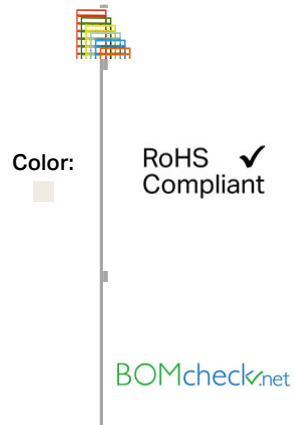

Data sheet | Item number: 247-552/000-017

Mini-WSB marking card; as card; MARKED; Ground (100x); not stretchable;
Horizontal marking; snap-on type

247-552/000-017

Data

Technical Data

Color	white
Marking	Ground (100x)
Printing direction	Horizontal marking
Color of marking	black
Marking type	Symbol
Konfektionierung	10 strips with 10 markers per card
Marker width	5 mm
Fire load	0.201 MJ